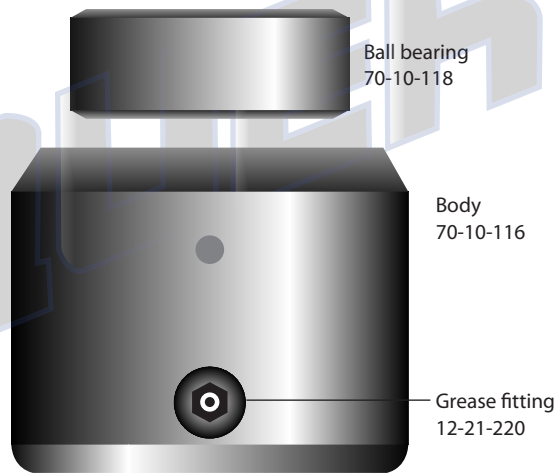

COMPACT WATER SWIVEL

ASSEMBLY

Description	Part N°.	Weight	
		lb	kg
Compact Water Swivel Assy AW Rod Box	70-10-100	14.50	6.6

Rotating Capacity: 500 lbs / 227 kg
Static Capacity: 5 000 lbs / 2 270 kg

Repair Kit

Compact	70-10-150	1.75	0.8
- "O" Rings -3 sizes (6 of each size)			
- Spring washer (2)			
- "V" packing set (2)			
- Wear sleeve (2)			
- Ball bearing (1)			
- Felt seal (2)			

SPINDLE EXTENSIONS OPTION

Description	Part N°.
A W/L rod pin	70-10-124
A rod box	70-10-125
B W/L rod pin	70-10-127
ATW rod pin	70-10-128
BTW rod pin	70-10-129
N W/L rod pin	70-10-130