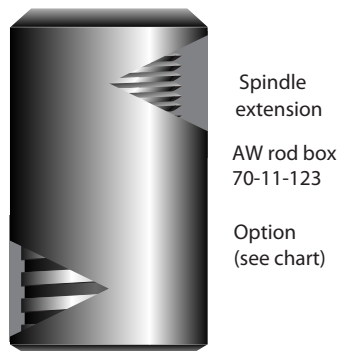

COMPACT WATER SWIVEL

ASSEMBLY

Description	Part N°.	Weight	
		lb	kg
Compact Water Swivel Assy AW Rod Box	70-10-100	14.50	6.6

Rotating Capacity: 500 lbs / 227 kg
Static Capacity: 5 000 lbs / 2 270 kg

Repair Kit

Compact	70-10-150	1.75	0.8
- "O" Rings -3 sizes (6 of each size)			
- Spring washer (2)			
- "V" packing set (2)			
- Wear sleeve (2)			
- Ball bearing (1)			
- Felt seal (2)			

SPINDLE EXTENSIONS OPTION