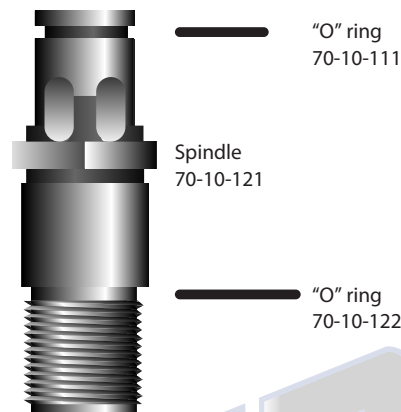

COMPACT WATER SWIVEL

ASSEMBLY

Description	Part N°.	Weight	
		lb	kg
Compact Water Swivel Assy AW Rod Box	70-10-100	14.50	6.6

Rotating Capacity: 500 lbs / 227 kg
Static Capacity: 5 000 lbs / 2 270 kg

Repair Kit

Compact	70-10-150	1.75	0.8
- "O" Rings -3 sizes (6 of each size)			
- Spring washer (2)			
- "V" packing set (2)			
- Wear sleeve (2)			
- Ball bearing (1)			
- Felt seal (2)			

SPINDLE EXTENSIONS OPTION

Description	Part N°.
A W/L rod pin	70-10-124
A rod box	70-10-125
B W/L rod pin	70-10-127
ATW rod pin	70-10-128
BTW rod pin	70-10-129
N W/L rod pin	70-10-130