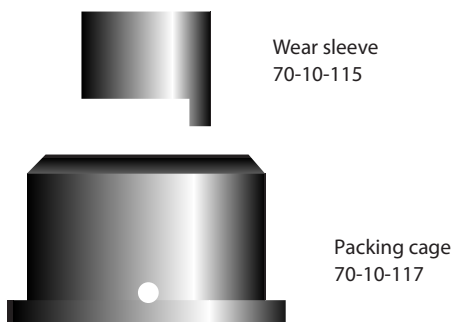

COMPACT WATER SWIVEL

ASSEMBLY

Description	Part N°.	Weight	
		lb	kg
Compact Water Swivel Assy AW Rod Box	70-10-100	14.50	6.6

Rotating Capacity: 500 lbs / 227 kg
Static Capacity: 5 000 lbs / 2 270 kg

Repair Kit

Compact	70-10-150	1.75	0.8
- "O" Rings -3 sizes (6 of each size)			
- Spring washer (2)			
- "V" packing set (2)			
- Wear sleeve (2)			
- Ball bearing (1)			
- Felt seal (2)			

SPINDLE EXTENSIONS OPTION