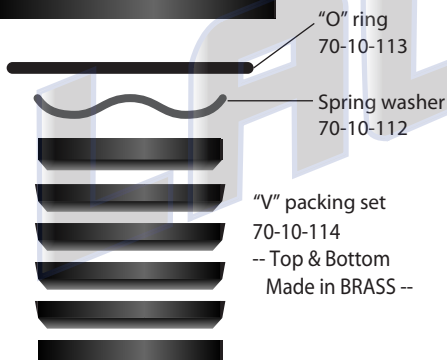

COMPACT WATER SWIVEL

ASSEMBLY

Description	Part N°.	Weight	
		lb	kg
Compact Water Swivel Assy AW Rod Box	70-10-100	14.50	6.6

Rotating Capacity: 500 lbs / 227 kg
Static Capacity: 5 000 lbs / 2 270 kg

Repair Kit

Compact	70-10-150	1.75	0.8
- "O" Rings -3 sizes (6 of each size)			
- Spring washer (2)			
- "V" packing set (2)			
- Wear sleeve (2)			
- Ball bearing (1)			
- Felt seal (2)			

SPINDLE EXTENSIONS OPTION

Description	Part N°.
A W/L rod pin	70-10-124
A rod box	70-10-125
B W/L rod pin	70-10-127
ATW rod pin	70-10-128
BTW rod pin	70-10-129
N W/L rod pin	70-10-130