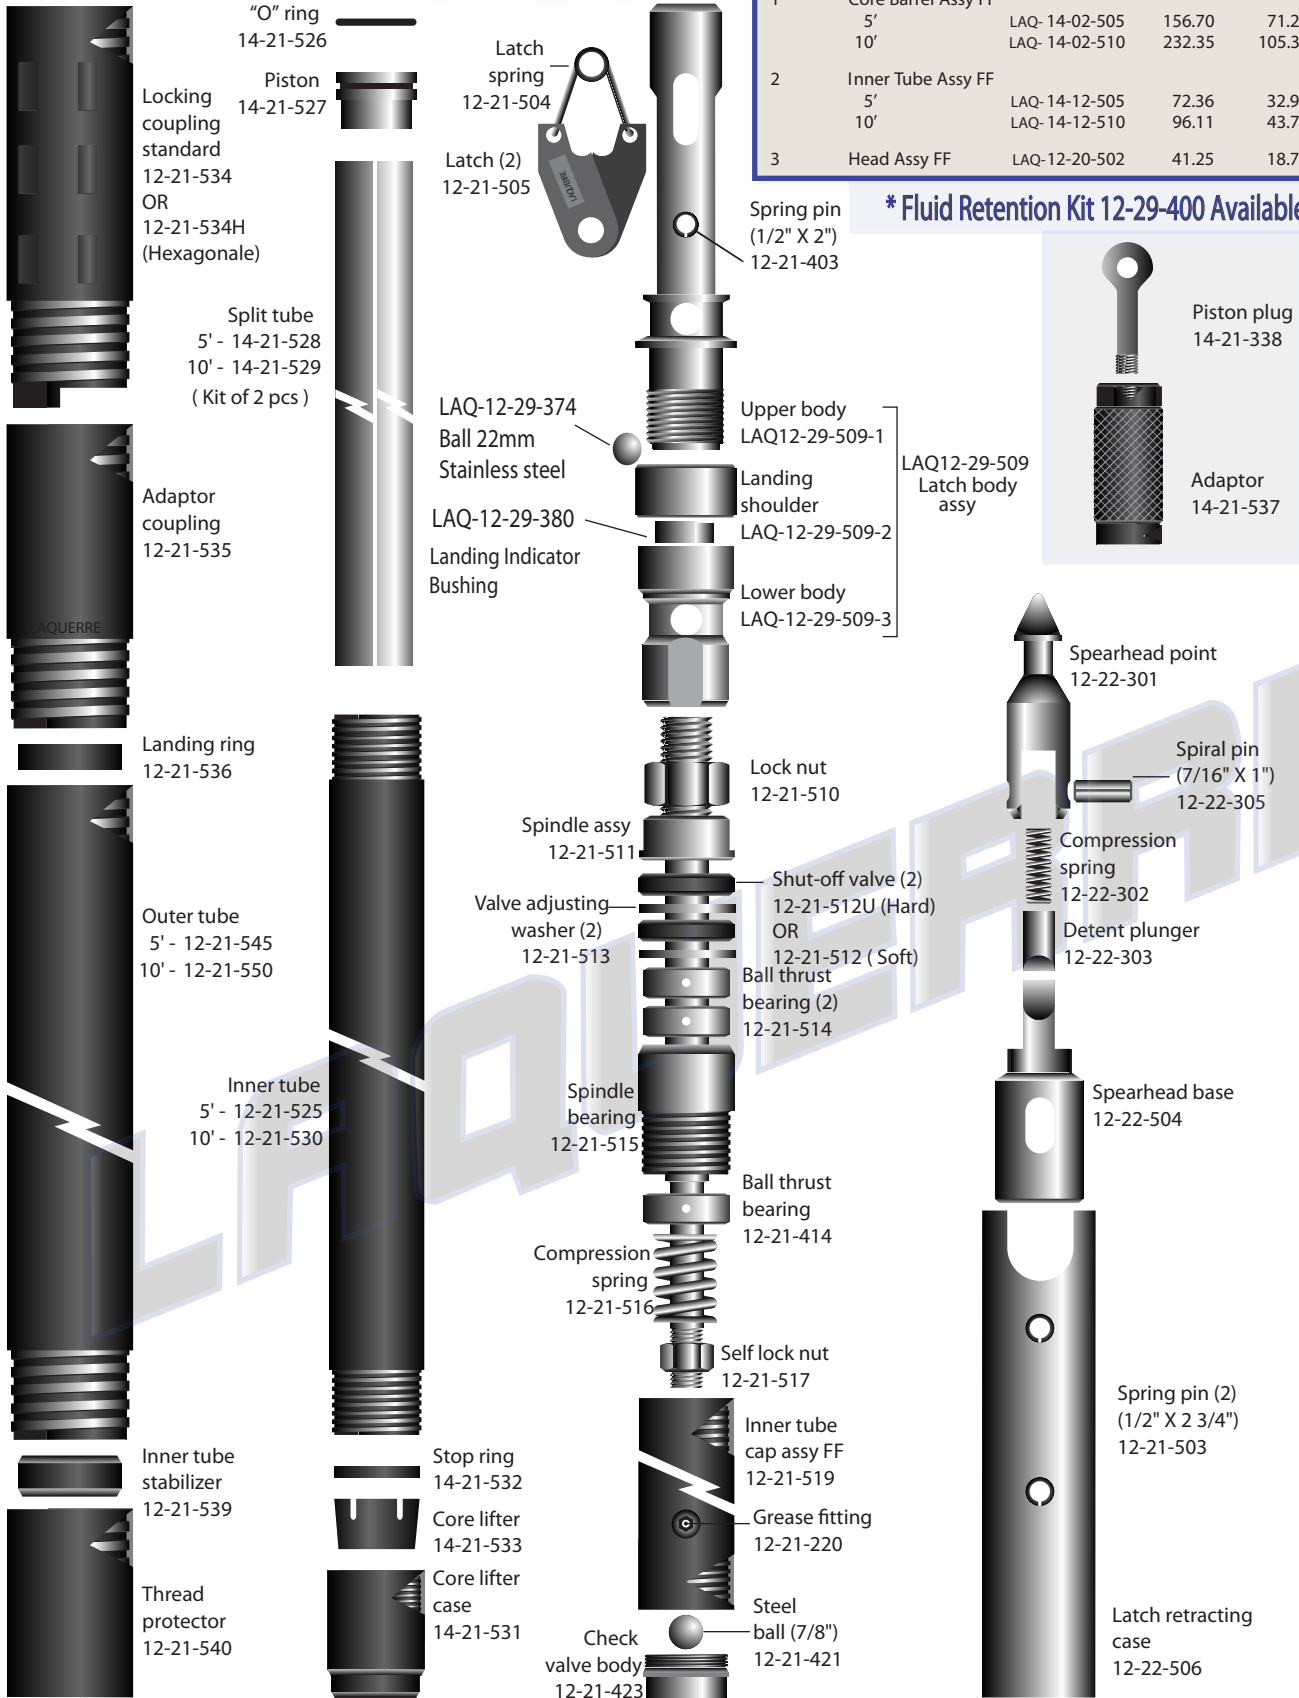

USINAGE LAQUERRE & FILS

WIRELINE CORE BARREL TRIPLE TUBE "Knuckle Head" Size: H W/L 3

ASSEMBLIES				
Group	Description	Part №.	Weight lb	kg
1	Core Barrel Assy FF	LAQ- 14-02-505	156.70	71.2
		LAQ- 14-02-510	232.35	105.3
2	Inner Tube Assy FF	LAQ- 14-12-505	72.36	32.9
		LAQ- 14-12-510	96.11	43.7
3	Head Assy FF	LAQ- 12-20-502	41.25	18.7

* Fluid Retention Kit 12-29-400 Available

Assemblies

1

2

3